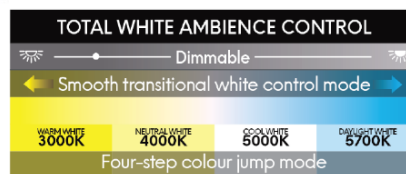

NEMOI DC CEILING FAN WITH WHITE AMBIENCE LED LIGHT

Spec Sheet

Main Features

- 1370mm (54") fan diameter
- Backed by
 - 3-year in home warranty*
 - 6-year motor warranty*
- Fully controllable and dimmable multicolour LED for total white ambience control
- Coastal friendly, corrosion and UV resistant parts for indoor/covered outdoor use
- Ideal bedroom fan with quieter operation
- Superior performance with excellent air circulation
- Easy to install quick connect wiring and fittings
- Includes 5-speed remote controller
 - Fan OFF/ON
 - Light ON/OFF/DIMMER
 - Dual control modes for LED colour change
 - Summer/winter modes (reversible airflow)
 - 1H/4H/8H fan and light off timer
 - Light setting memory
 - Easy pairing

Product Technical Specifications

Colour/Finish option	White, Black	
Blade	ABS (White, Black)	
Rated input voltage	220-240V~	
Rated input frequency	50Hz	
DC Motor power	35 W	
Lighting	LED	18W Dimmable
	Control Mode	TOTAL WHITE AMBIENCE CONTROL Smooth transitional white control mode: 3000K TO 5700K AND 4-step colour change Mode: 3000K > 4000K > 5000K > 5700K
	Lumen	1000 LUMEN
Airflow**	Max 10228 m ³ /hr	
Ceiling to Fan Bottom	340 mm	
Ceiling to Blade	290 mm	
Canopy size	Ø150mm	
Gross weight	7.0 kg	
Net weight	5.5 kg	
Packaging	Colour box	
Packaging size (mm)	L632 mm x W297 mm x H315 mm	