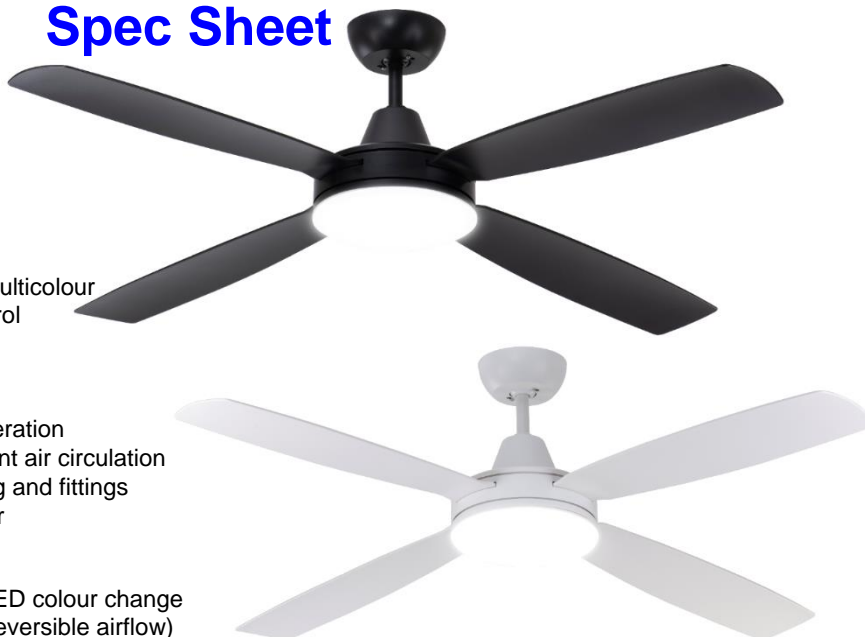

NEMOI DC CEILING FAN WITH WHITE AMBIENCE LED LIGHT

Spec Sheet

Main Features

- 1370mm (54") fan diameter
- Backed by
 - 3-year in home warranty*
 - 6-year motor warranty*
- Fully controllable and dimmable multicolour LED for total white ambience control
- Coastal friendly, corrosion and UV resistant parts for indoor/covered outdoor use
- Ideal bedroom fan with quieter operation
- Superior performance with excellent air circulation
- Easy to install quick connect wiring and fittings
- Includes 5-speed remote controller
 - Fan OFF/ON
 - Light ON/OFF/DIMMER
 - Dual control modes for LED colour change
 - Summer/winter modes (reversible airflow)
 - 1H/4H/8H fan and light off timer
 - Light setting memory
 - Easy pairing

Product Technical Specifications

Colour/Finish option	White, Black	
Blade	ABS (White, Black)	
Rated input voltage	220-240V~	
Rated input frequency	50Hz	
DC Motor power	35 W	
Lighting	LED	18W Dimmable
	Control Mode	TOTAL WHITE AMBIENCE CONTROL Smooth transitional white control mode: 3000K TO 5700K AND 4-step colour change Mode: 3000K > 4000K > 5000K > 5700K
	Lumen	1000 LUMEN
Airflow**	Max 10228 m ³ /hr	
Ceiling to Fan Bottom	340 mm	
Ceiling to Blade	290 mm	
Canopy size	Ø150mm	
Gross weight	7.0 kg	
Net weight	5.5 kg	
Packaging	Colour box	
Packaging size (mm)	L632 mm x W297 mm x H315 mm	